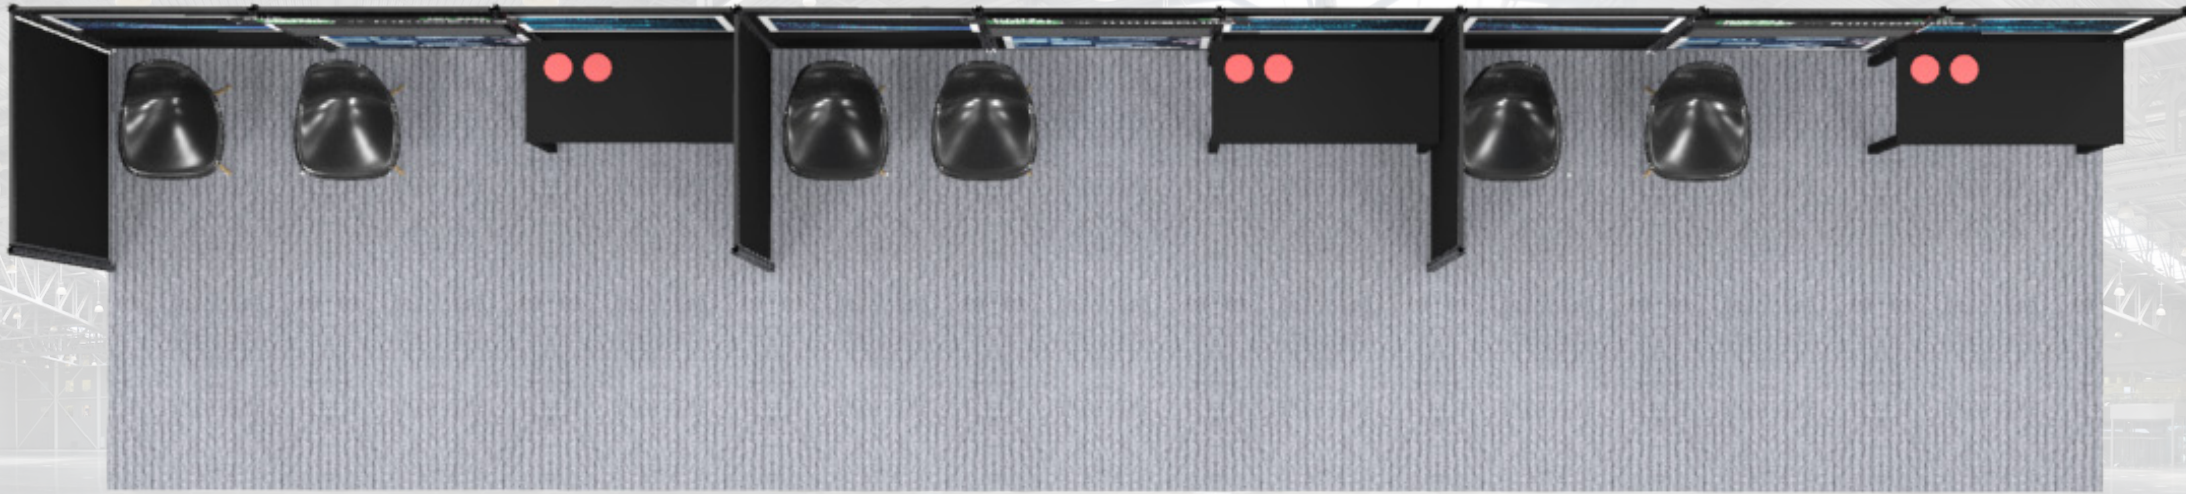

3M X 2M PACKAGE STAND  
BLACK EDGE SHELL

EXHIBITOR'S PACKAGE GRAPHIC PANELS

3m  
2m

# 3M X 2M PACKAGE STAND BLACK EDGE SHELL

STAND CARPET:  
GREY REWIND

ADDITIONALS:  
1 X TWIN SOCKET  
6 X DSW STOOL BLACK 786BK

3M X 2M PACKAGE STAND  
BLACK EDGE SHELL

STAND CARPET:  
GREY REWIND

ADDITIONALS:  
1 X TWIN SOCKET  
6 X DSW STOOL BLACK 786BK